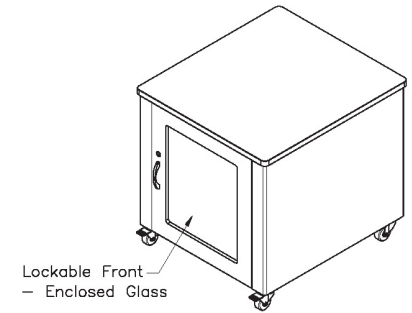

TOP VIEW

SECTION A-A
FRONT RAIL ADJUSTABLE TO
95 [3.74"], 120 [4.7"], AND 145 [5.7"]
FROM INSIDE OF FRONT DOOR

BTM VIEW

Lockable Front
- Enclosed Glass

FRONT VIEW

FRONT VIEW
(Door removed for clarity)

SIDE VIEW

REAR VIEW

REMOVABLE
REAR ACCESS PANEL
2.5" CASTERS

12U (Ultra Silent Cabinet), 4-Post, EIA-310-D Standard
 KS-12QCMBB (Black)
 KS-12QCMBBA (Light Amber)

www.american-media.com