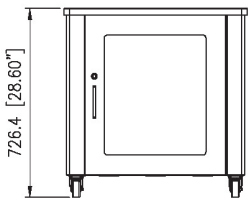

TOP VIEW

SECTION A-A
FRONT RAIL ADJUSTABLE TO
95 [3.74"], 120 [4.7"], AND 145 [5.7"]
FROM INSIDE OF FRONT DOOR

BTM VIEW

Lockable Front
- Enclosed Glass

FRONT VIEW

FRONT VIEW
(Door removed for clarity)

SIDE VIEW

REAR VIEW

REMOVABLE
REAR ACCESS PANEL
2.5" CASTERS

12U (Ultra Silent Cabinet), 4-Post, EIA-310-D Standard
 KS-12QCMBB (Black)
 KS-12QCMBBA (Light Amber)

www.american-media.com