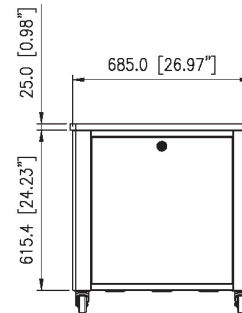

TOP VIEW

SECTION A-A
FRONT RAIL ADJUSTABLE TO
95 [3.74"], 120 [4.7"], AND 145 [5.7"]
FROM INSIDE OF FRONT DOOR

BTM VIEW

Lockable Front
- Enclosed Glass

FRONT VIEW

FRONT VIEW
(Door removed for clarity)

SIDE VIEW

REAR VIEW

REMOVABLE
REAR ACCESS PANEL
2.5" CASTERS

12U (Ultra Silent Cabinet), 4-Post, EIA-310-D Standard
 KS-12QCMBB (Black)
 KS-12QCMBBA (Light Amber)

www.american-media.com