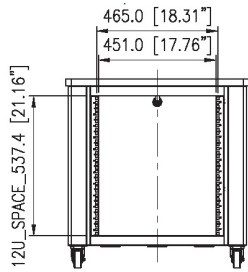

TOP VIEW

SECTION A-A
FRONT RAIL ADJUSTABLE TO
95 [3.74"], 120 [4.7"], AND 145 [5.7"]
FROM INSIDE OF FRONT DOOR

BTM VIEW

Lockable Front
- Enclosed Glass

FRONT VIEW

FRONT VIEW
(Door removed for clarity)

SIDE VIEW

REAR VIEW

REMOVABLE
REAR ACCESS PANEL
2.5" CASTERS

12U (Ultra Silent Cabinet), 4-Post, EIA-310-D Standard
 KS-12QCMBB (Black)
 KS-12QCMBBA (Light Amber)

www.american-media.com