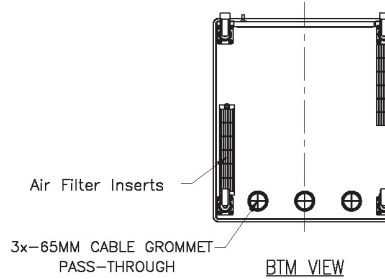

TOP VIEW

SECTION A-A
FRONT RAIL ADJUSTABLE TO
95 [3.74"], 120 [4.7"], AND 145 [5.7"]
FROM INSIDE OF FRONT DOOR

BTM VIEW

Lockable Front
- Enclosed Glass

FRONT VIEW

FRONT VIEW
(Door removed for clarity)

SIDE VIEW

REAR VIEW

REMOVABLE
REAR ACCESS PANEL
2.5" CASTERS

12U (Ultra Silent Cabinet), 4-Post, EIA-310-D Standard
 KS-12QCMBB (Black)
 KS-12QCMBBA (Light Amber)

www.american-media.com