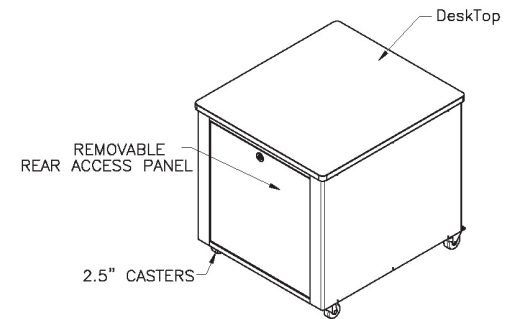

TOP VIEW

SECTION A-A
FRONT RAIL ADJUSTABLE TO
95 [3.74"], 120 [4.7"], AND 145 [5.7"]
FROM INSIDE OF FRONT DOOR

BTM VIEW

Lockable Front
- Enclosed Glass

FRONT VIEW

FRONT VIEW
(Door removed for clarity)

SIDE VIEW

REAR VIEW

REMOVABLE
REAR ACCESS PANEL
2.5" CASTERS

12U (Ultra Silent Cabinet), 4-Post, EIA-310-D Standard
 KS-12QCMBB (Black)
 KS-12QCMBBA (Light Amber)

www.american-media.com