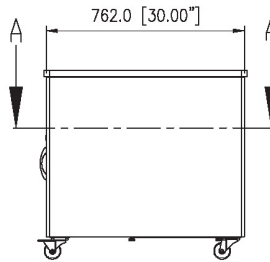

TOP VIEW

SECTION A-A
FRONT RAIL ADJUSTABLE TO
95 [3.74"], 120 [4.7"], AND 145 [5.7"]
FROM INSIDE OF FRONT DOOR

BTM VIEW

Lockable Front
- Enclosed Glass

FRONT VIEW

FRONT VIEW
(Door removed for clarity)

SIDE VIEW

REAR VIEW

REMOVABLE
REAR ACCESS PANEL
2.5" CASTERS

12U (Ultra Silent Cabinet), 4-Post, EIA-310-D Standard
 KS-12QCMBB (Black)
 KS-12QCMBBA (Light Amber)

www.american-media.com