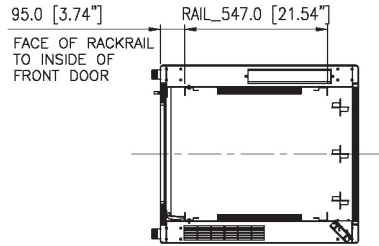

TOP VIEW

SECTION A-A
FRONT RAIL ADJUSTABLE TO
95 [3.74"], 120 [4.7"], AND 145 [5.7"]
FROM INSIDE OF FRONT DOOR

BTM VIEW

Lockable Front
- Enclosed Glass

FRONT VIEW

FRONT VIEW
(Door removed for clarity)

SIDE VIEW

REAR VIEW

REMOVABLE
REAR ACCESS PANEL
2.5" CASTERS

12U (Ultra Silent Cabinet), 4-Post, EIA-310-D Standard
 KS-12QCMBB (Black)
 KS-12QCMBBA (Light Amber)

www.american-media.com