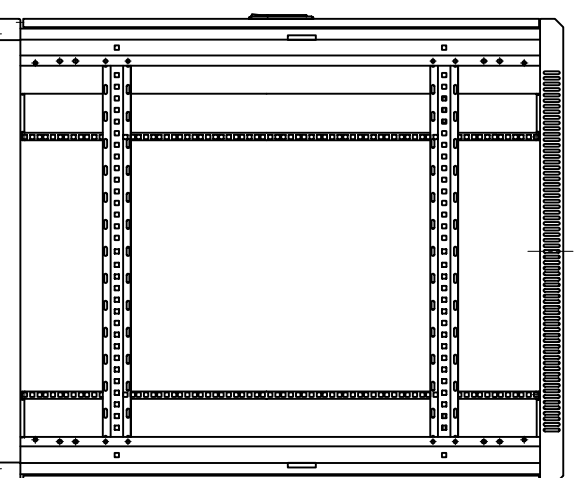

Top-view

Front-view

Side-view

Rear-view

EIA

Bottom-view

A		Revision		Date	
		2010/03/19			
MATERIAL		Description		Date	
Steel frame					
FINISH		TITLE			
Powder coat paint # 962		25U Acrylic Front Vented Rear 3-Fans Top			
A3		SCALE 1/22		DRAWING NO. / Part No.	
UNIT : mm				KS-25100BDF	