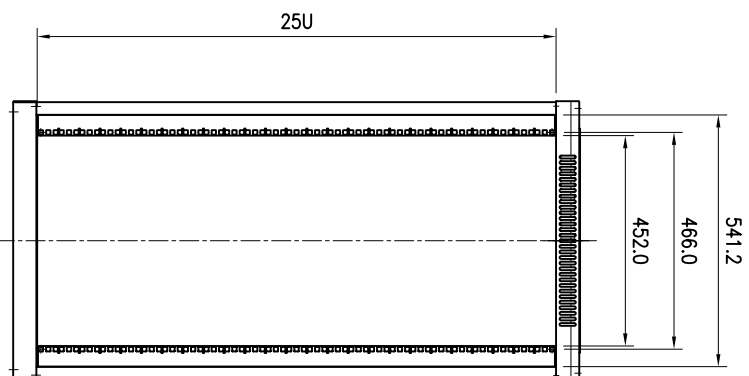

Top-view

Front-view

Side-view

Rear-view

EIA

Bottom-view

A		Revision		Date	
		2010/03/19			
MATERIAL		Description		Date	
Steel frame					
FINISH		TITLE			
Powder coat paint # 962		25U Acrylic Front Vented Rear 3-Fans Top			
A3		SCALE 1/22		DRAWING NO. / Part No.	
UNIT : mm				KS-25100BDF	