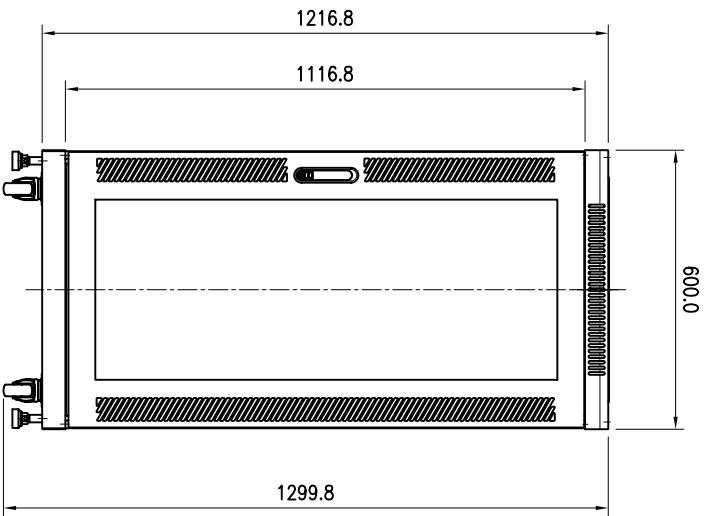

Top-view

Front-view

Side-view

Rear-view

EIA

Bottom-view

A		Revision		Date	
		2010/03/19			
MATERIAL		Description		Date	
Steel frame					
FINISH		TITLE			
Powder coat paint # 962		25U Acrylic Front Vented Rear 3-Fans Top			
A3		SCALE 1/22		DRAWING NO. / Part No.	
UNIT : mm				KS-25100BDF	